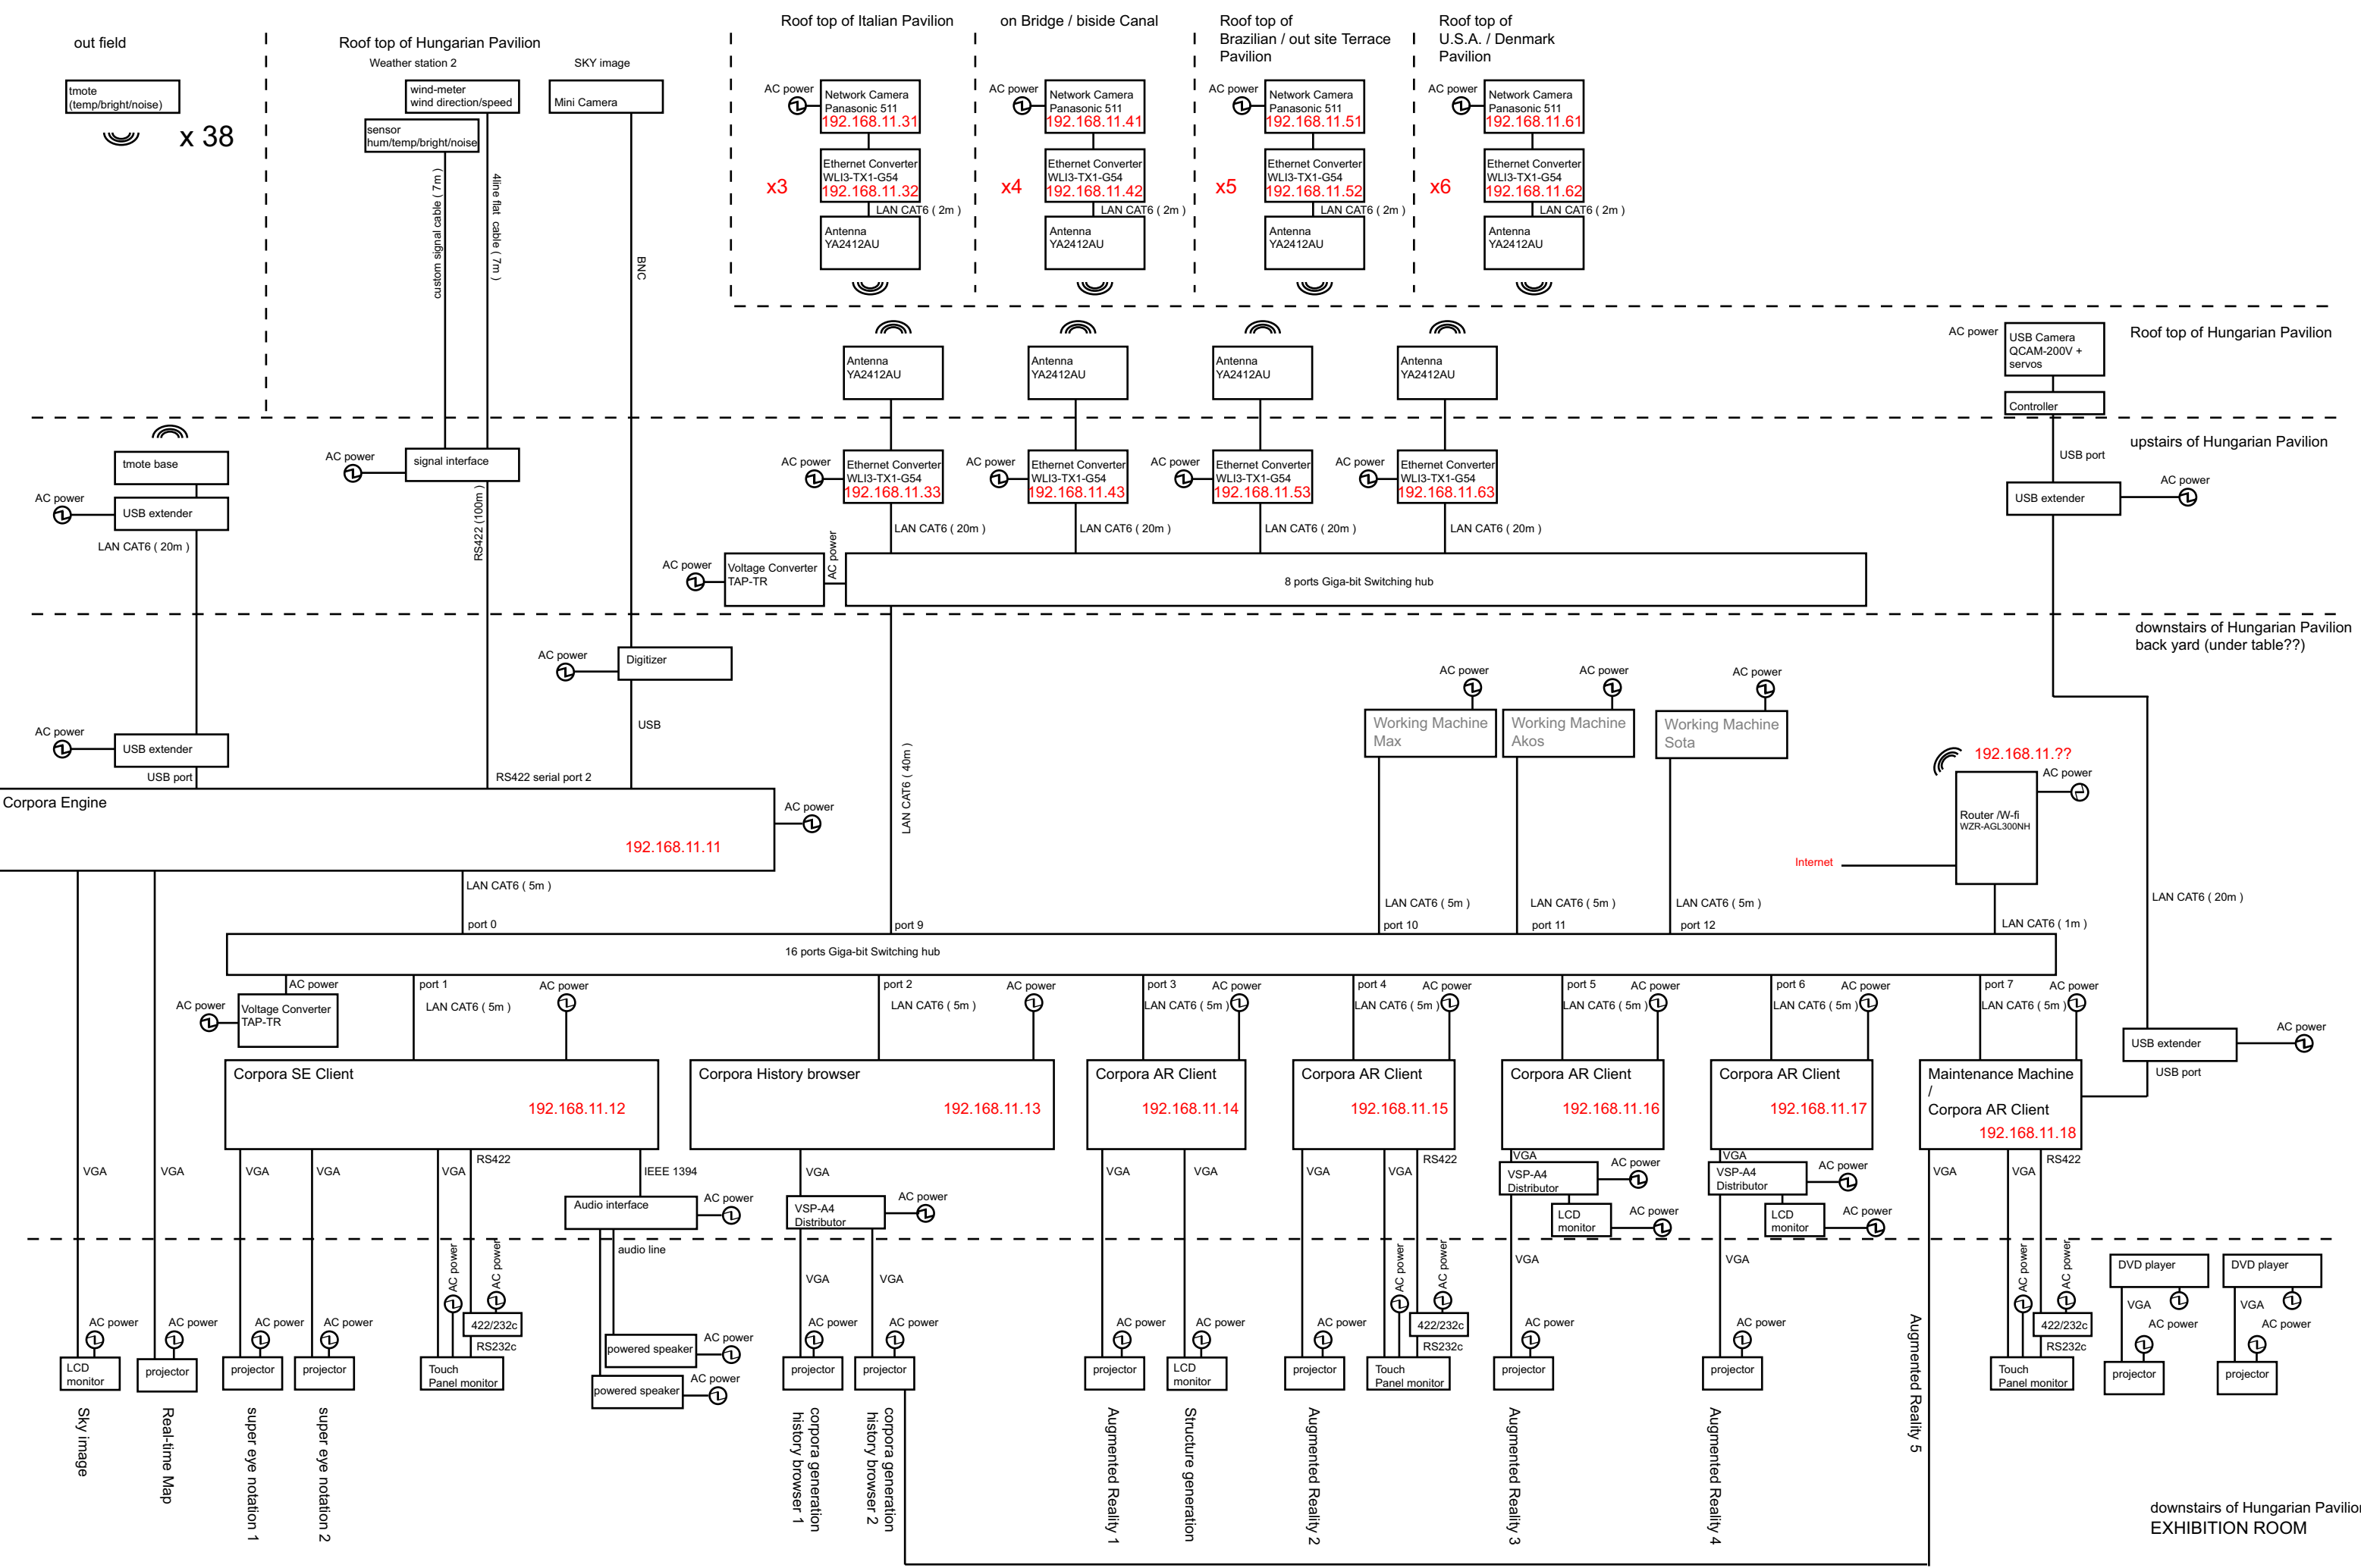

Corpora in Si(gh)te in Venice SYSTEM MAP 080715

out field
 Imote (temp/bright/noise) x 38

Roof top of Hungarian Pavilion
 Weather station 2
 SKY image
 Mini Camera

Roof top of Italian Pavilion
 on Bridge / beside Canal
 Roof top of Brazilian / out site Terrace Pavilion
 Roof top of U.S.A. / Denmark Pavilion

x3
 Network Camera Panasonic 511 192.168.11.31
 Ethernet Converter WLI3-TX1-G54 192.168.11.32
 Antenna YA2412AU
 LAN CAT6 (2m)

x4
 Network Camera Panasonic 511 192.168.11.41
 Ethernet Converter WLI3-TX1-G54 192.168.11.42
 Antenna YA2412AU
 LAN CAT6 (2m)

x5
 Network Camera Panasonic 511 192.168.11.51
 Ethernet Converter WLI3-TX1-G54 192.168.11.52
 Antenna YA2412AU
 LAN CAT6 (2m)

x6
 Network Camera Panasonic 511 192.168.11.61
 Ethernet Converter WLI3-TX1-G54 192.168.11.62
 Antenna YA2412AU
 LAN CAT6 (2m)

Roof top of Hungarian Pavilion
 USB Camera QCAM-200V + servos
 Controller

upstairs of Hungarian Pavilion
 Ethernet Converter WLI3-TX1-G54 192.168.11.33
 Ethernet Converter WLI3-TX1-G54 192.168.11.43
 Ethernet Converter WLI3-TX1-G54 192.168.11.53
 Ethernet Converter WLI3-TX1-G54 192.168.11.63
 LAN CAT6 (20m)